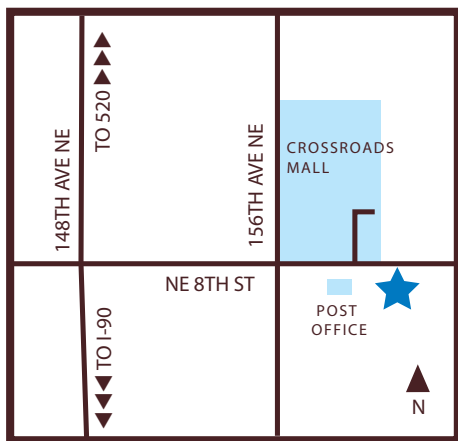

15935 NE 8th St, Suite B101, Bellevue, WA 98008

<http://www.eLCStudio.com>

learn@eLCStudio.com

ph: 425. 378. 1616

Also offering...

Chinese Immersion Camps: Summer Camps

Tadpole Talent Series: For Students from 2.5-6